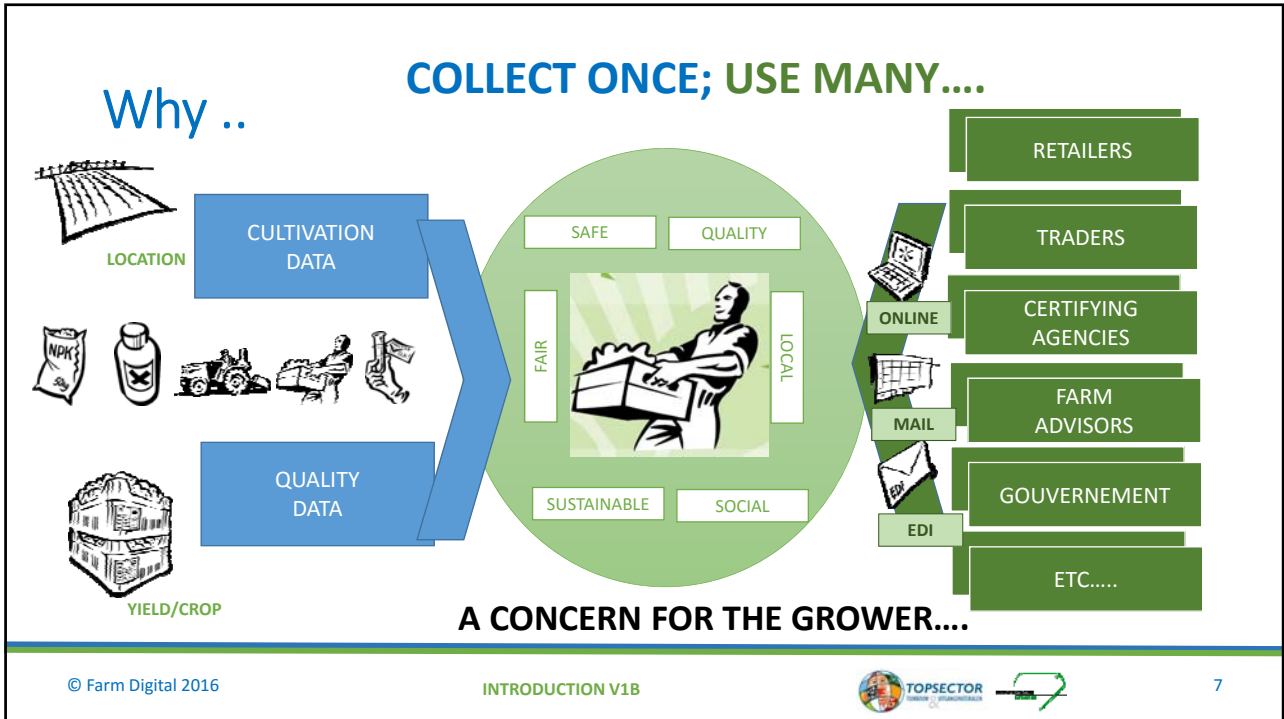

Introduction Farm Digital

An ABCDEF ; Agriculture Business Collaboration for Data Exchange Facilities..

Agenda

1. Opening & Introduction
2. Farm Digital at a glance
3. Why Farm Digital
4. How do we solve this
5. The key challenge's of the solution
6. Partners for succes

An ABCDEF ; Agriculture Business Collaboration for Data Exchange Facilities

Farm Digital

- Praktijkgericht onderzoeksproject
- Topsectoren

- Certificeringsplatform
- Standaardisering teeltinformatie
- Continuatie / business modellen

Private Public Cooperation (PPS)

- Research Wageningen UR
- Outcome applicable in business world

Integration 2 PPS'n

- Compliance made easy
 - > Horticulture
- Data delen voor duurzame ketens
 - > Arable Farming

Open Architecture

- Data Definitions
- Data Messages
- Data Mappings
- Business Connected
- Implementation Guides
-

COLLECT ONCE; USE MANY....

Can it work..

Proof of concept..

Can it work ..

- Development of Proof of Concept
- With growers around the world
- Improvement of architecture
- Learnings for the business model
-