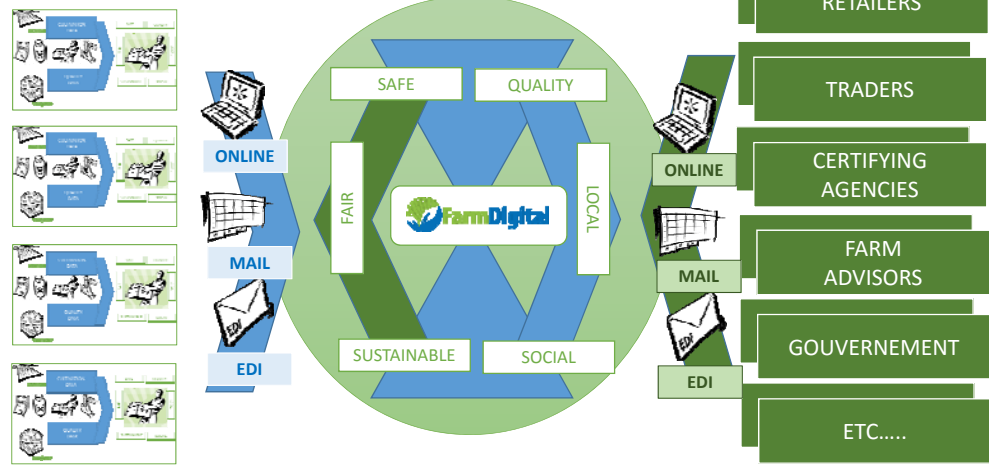

An ABCDEF ; Agriculture Business Collaboration for Data Exchange Facilities

Farm Digital

- Praktijkgericht onderzoeksproject
- Topsectoren

- Certificeringsplatform
- Standaardisering teeltinformatie
- Continuatie / business modellen

Private Public Cooperation (PPS)

- Research Wageningen UR
- Outcome applicable in business world

Integration 2 PPS'n

- Compliance made easy
 - > Horticulture
- Data delen voor duurzame ketens
 - > Arable Farming

Open Architecture

- Data Definitions
- Data Messages
- Data Mappings
- Business Connected
- Implementation Guides
-

COLLECT ONCE; USE MANY....

Can it work..

Proof of concept..

Can it work ..

- Development of Proof of Concept
- With growers around the world
- Improvement of architecture
- Learnings for the business model
-

Is there a business model..

- Concept of the ABCDEF
- Ownership
 - Concept (IP)
 - Platform
 - Data
- What Businessmodel can work ...
- What are the conditions of the market ..

An ABCDEF ; Agriculture Business Collaboration for Data Exchange Facilities..