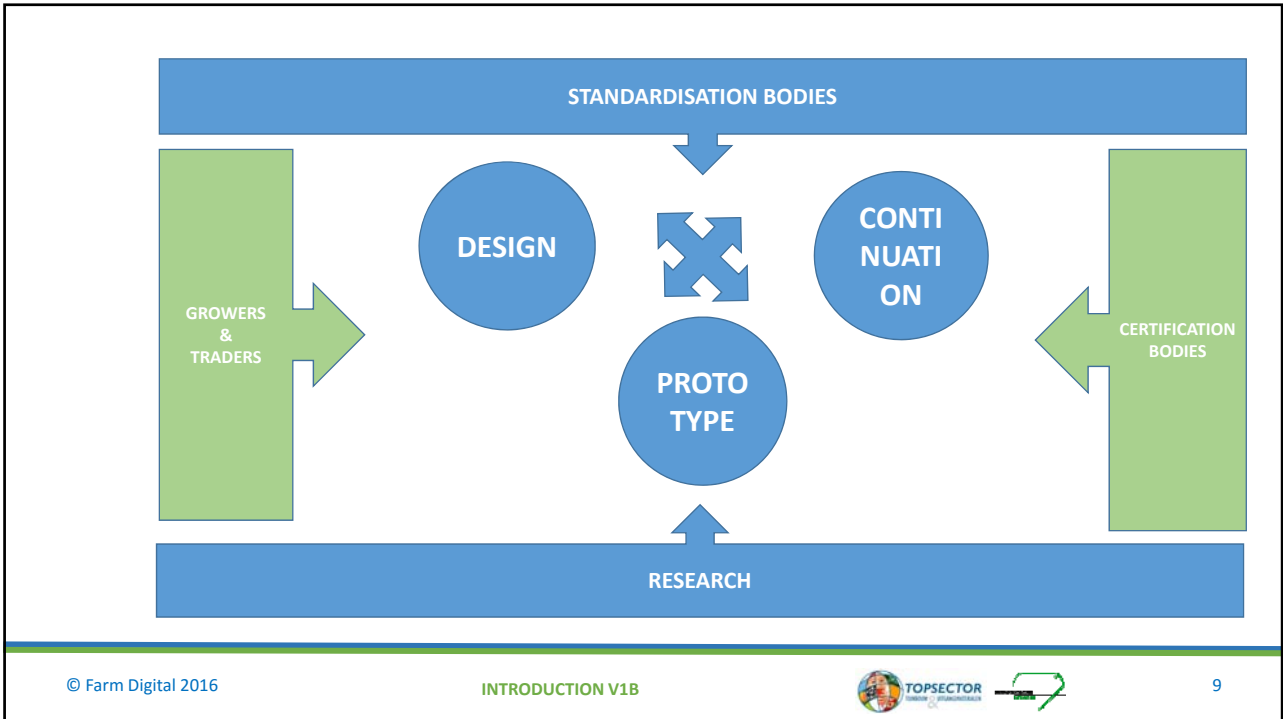

An ABCDEF ; Agriculture Business Collaboration for Data Exchange Facilities

Farm Digital

- Praktijkgericht onderzoeksproject
- Topsectoren

- Certificeringsplatform
- Standaardisering teeltinformatie
- Continuatie / business modellen

Private Public Cooperation (PPS)

- Research Wageningen UR
- Outcome applicable in business world

Integration 2 PPS'n

- Compliance made easy
 - > Horticulture
- Data delen voor duurzame ketens
 - > Arable Farming

Open Architecture

- Data Definitions
- Data Messages
- Data Mappings
- Business Connected
- Implementation Guides
-

COLLECT ONCE; USE MANY....

Can it work..

Proof of concept..

Can it work ..

- Development of Proof of Concept
- With growers around the world
- Improvement of architecture
- Learnings for the business model
-